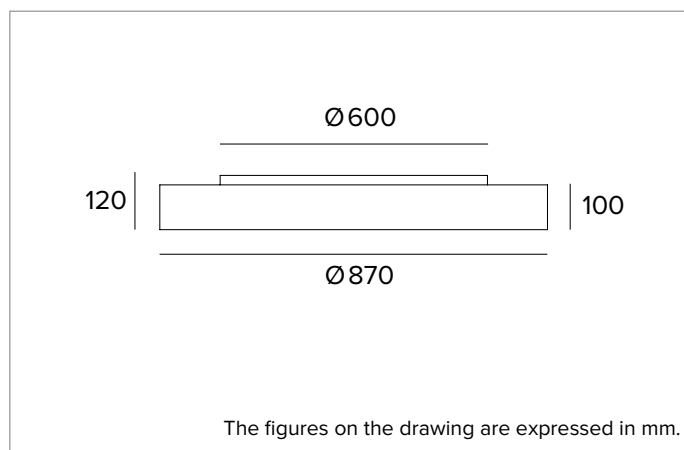

SOURCE

The LED Engine is made up of self-cooling circular boards. Tunable White version available on request.

Energy efficiency class: D

Nominal power: 144W

Nominal flux: 21693lm

Colour rendering index: 80

Rf: 82.9

Rg: 97

CCT nominal: 3000K

SDCM: 3

Lifetime (L80/B10): >50000h tq +25°C

ILLUMINOTECHNICAL CHARACTERISTICS

OPAL Direct Version: High luminance transmission and light diffusion opaline polycarbonate lower diffusive screen.

Emission: DOWN OPAL

Optical efficiency: 61%

Fixture flux: 13131lm

Luminous efficacy: 81lm/W

Photobiological safety: Compliant with RG1 low risk group

MECHANICAL CHARACTERISTICS

Calendered extruded aluminium body.

Colour and finish: Plaster white

Dimensions: D=870mm

Weight: 12Kg

Degree of protection: IP20 for recessed part

Degree of protection: IP40 for exposed part

ELECTRICAL CHARACTERISTICS

Integrated electronic ON-OFF power supply. Emergency Pack available on request. Equipped with a rapid connector for mains connection.

Fixture Power: 162W

Power supply: 220-240Vac 50/60Hz

Insulation Class: CLASS 1

Type of driver / Control: ON-OFF

Driver included: YES

Class F: YES

Ambient temperature: 0°C / +25°C

INSTALLATION

Polycarbonate fixing system is pre-set for ceiling or wall mounted installations. Suspension and recessed installation is possible using a special accessory to be ordered separately.

NOTES

110-277Vac version available on request.

WARRANTY

5 years.

WARNING

Luminaire designed for disposal/recycling at end-of-life. Replaceable (LED only) light source by a professional. Replaceable control gear by a professional.

Due to the technological evolution of the electronic components, the data provided may be updated, and as such, confirmation must be requested during the order process.

Luminous flux and power supply have +/-10% tolerances with respect to the indicated value. tq +25°C (CIE 121).

We reserve the right to make technical changes.

Targetti Sankey S.r.l.
Via Pratese, 164
50145 Firenze - Italy
Tel: +39 055 37911
targetti.com
targetti@targetti.com

CCIAA Firenze
Share Capital:
€ 500.000,00
VAT N. (IT):
01537660480
R.E.A: FI-275656

TARGETTI